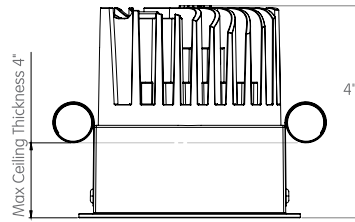

## TRIM TORSION SPRINGS

 3 7/8" x 3 7/8"

FRONT VIEW

TOP VIEW

## TRIM CONSTANT FORCE SPRINGS

 3 7/8" x 3 7/8"

FRONT VIEW

TOP VIEW

## TRIMLESS

 4 1/4" x 4 1/4"

FRONT VIEW

TOP VIEW