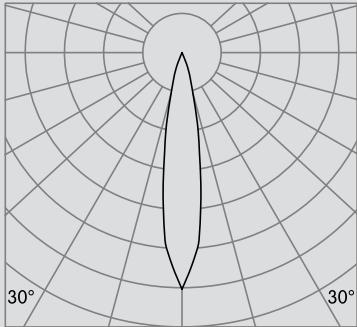

### Notes:

- <sup>1</sup> Denotes output at 3000K CRI 80, unless otherwise noted.
- <sup>2</sup> Not applicable for ELV dimming.
- <sup>3</sup> Chicago Plenum rated.
- <sup>4</sup> Dim-to-Warm only available in CRI +90.
- <sup>5</sup> Tunable White available in 0-10V, DMX and DALI.
- <sup>6</sup> Diffuse lenses available in different angles.
- <sup>7</sup> Elliptical lenses available in different angles.

Consult factory for lead-times.  
Bold Lighting reserves the right to make technical changes without notice.

**OPTICAL FLEXIBILITY**

Photometric data: Type C Polar Curves

Narrow Distribution 12°

Max. 7,550cd 1,000lm

## TRIMLESS

 4 1/4" x 4 1/4"

FRONT VIEW

TOP VIEW