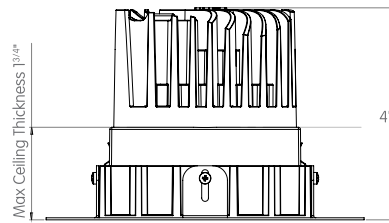

## TRIM TORSION SPRINGS

 3 7/8" x 3 7/8"

FRONT VIEW

TOP VIEW

## TRIM CONSTANT FORCE SPRINGS

 3 7/8" x 3 7/8"

FRONT VIEW

TOP VIEW

## TRIMLESS

 4 1/4" x 4 1/4"

FRONT VIEW

TOP VIEW