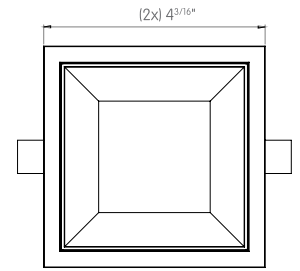

## TRIM TORSION SPRINGS

 3 7/8" x 3 7/8"

FRONT VIEW

TOP VIEW

## TRIM CONSTANT FORCE SPRINGS

 3 7/8" x 3 7/8"

FRONT VIEW

TOP VIEW

## TRIMLESS

 4 1/4" x 4 1/4"

FRONT VIEW

TOP VIEW