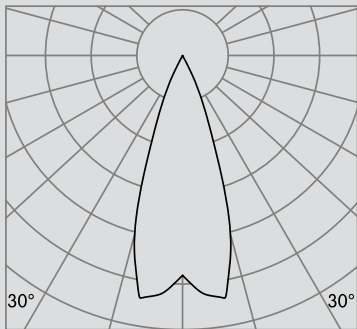

Flood Distribution 36°

Max. 2,720cd 1,000lm

Notes:
Other beam distribution available on demand.
Please consult factory.