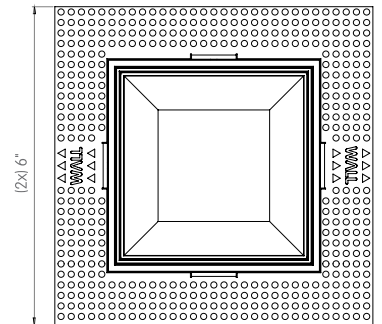

## TRIM TORSION SPRINGS

 3 7/8" x 3 7/8"

FRONT VIEW

TOP VIEW

## TRIM CONSTANT FORCE SPRINGS

 3 7/8" x 3 7/8"

FRONT VIEW

TOP VIEW

## TRIMLESS

 4 1/4" x 4 1/4"

FRONT VIEW

TOP VIEW