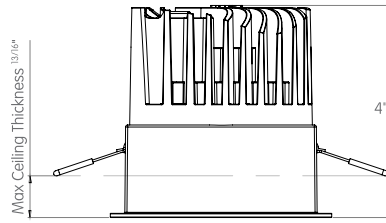

## TRIM TORSION SPRINGS

 3 7/8" x 3 7/8"

FRONT VIEW

TOP VIEW