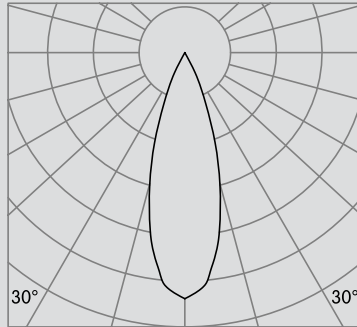

Medium Distribution 24°

Max. 3,420cd 1,000lm