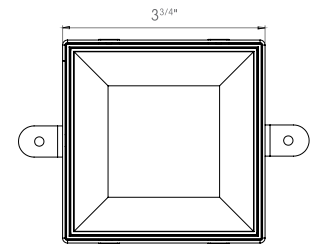

TOP VIEW

CCC Certified
to GB7000

JA8 Certified
to Title 24
standards