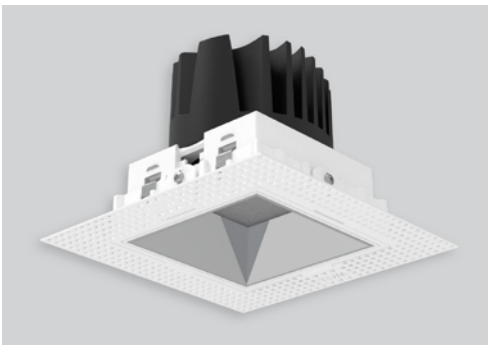

## TRIM CONSTANT FORCE SPRINGS

 3 7/8" x 3 7/8"

FRONT VIEW

TOP VIEW

## TRIMLESS

 4 1/4" x 4 1/4"

FRONT VIEW

TOP VIEW