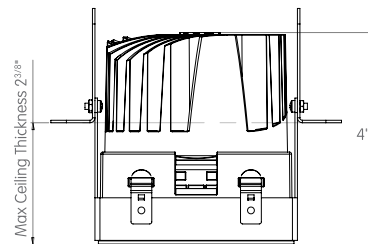

MILLWORK

3 7/8" x 3 7/8"

FRONT VIEW